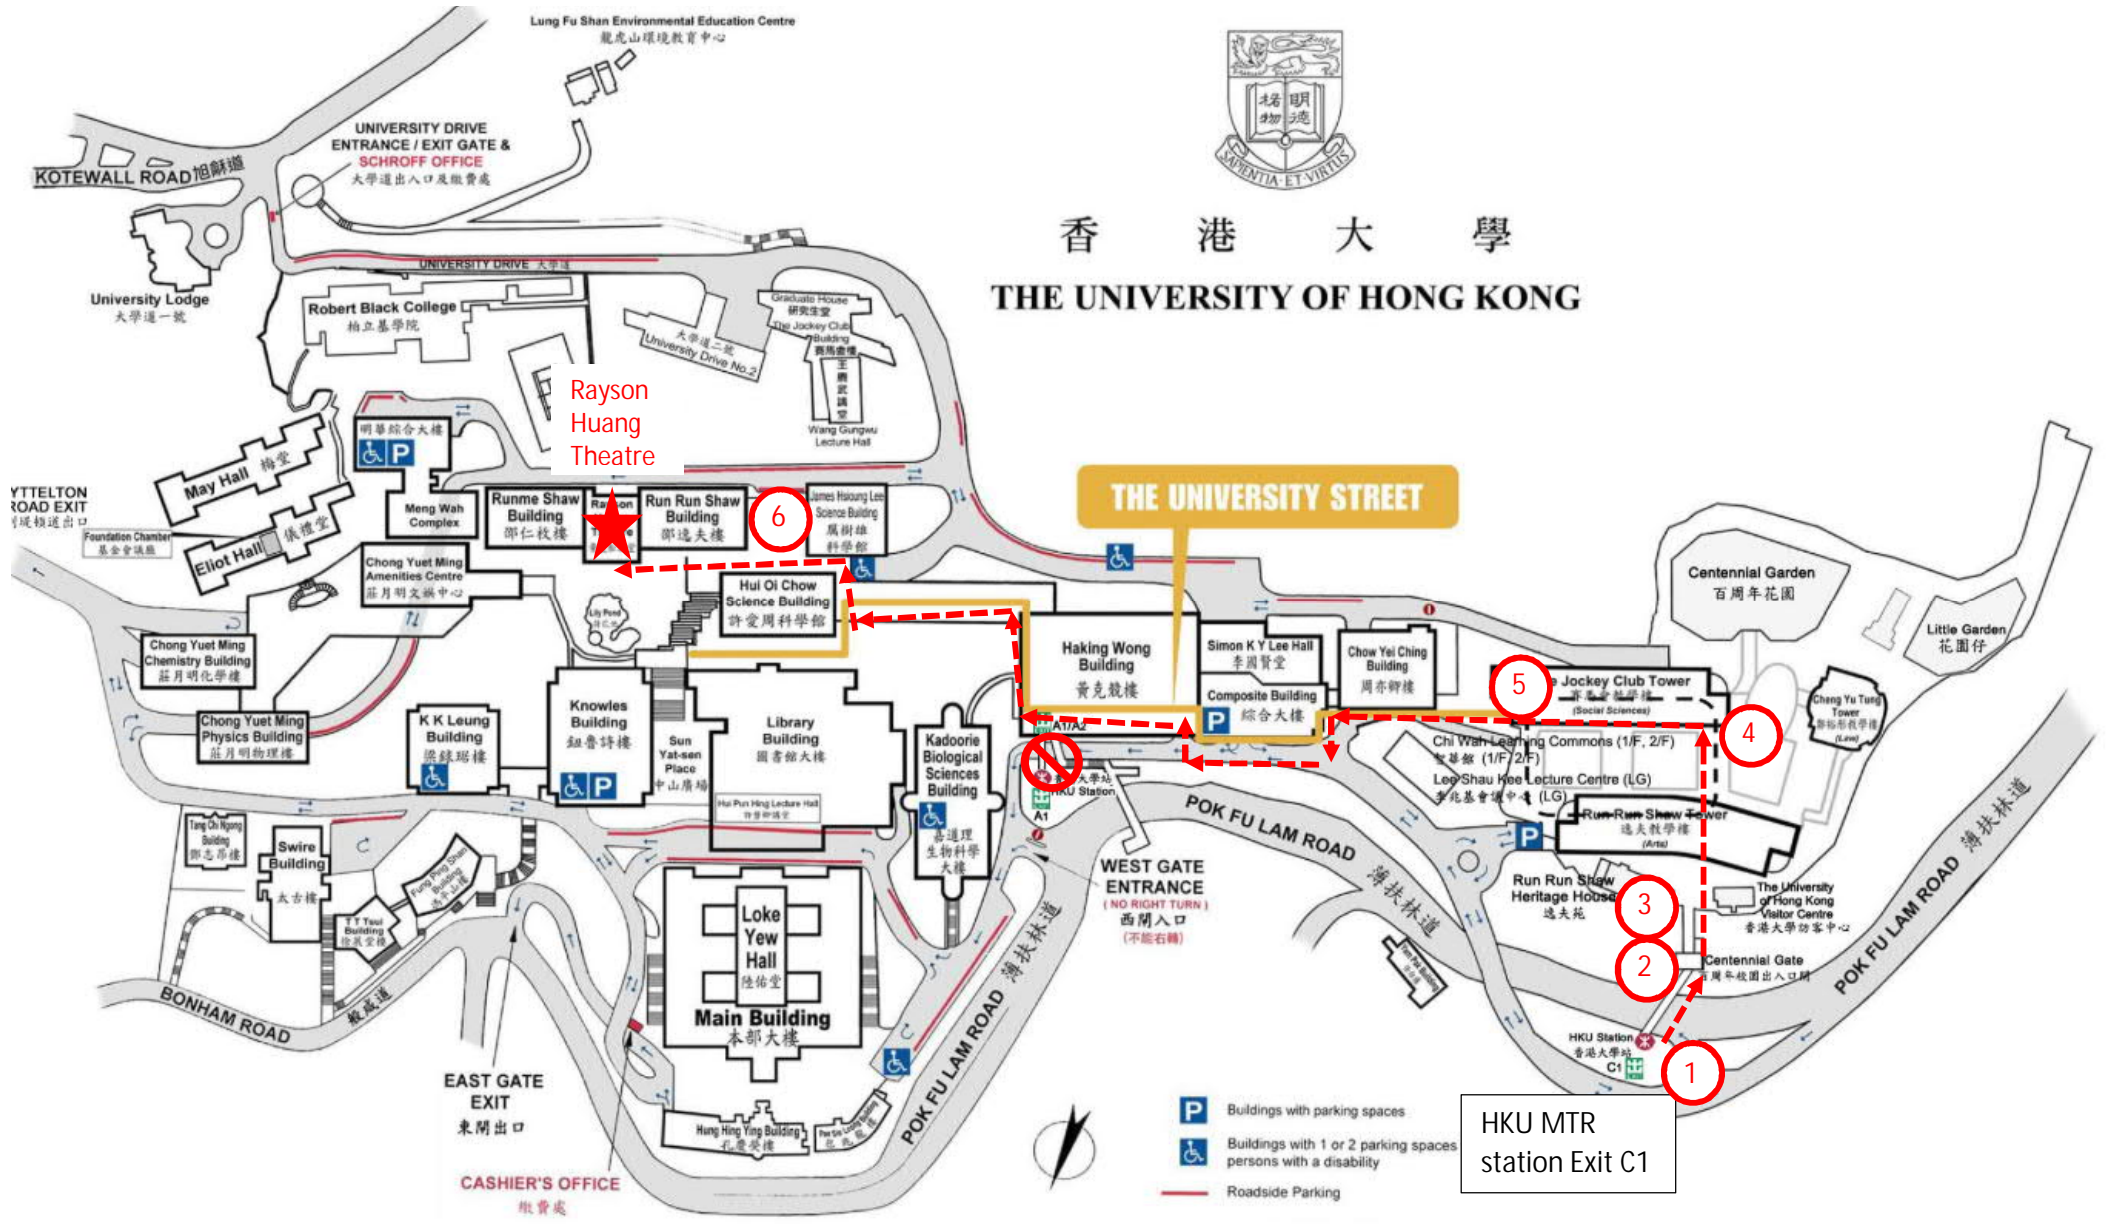

Direction to Rayson Huang Theatre from MTR HKU station Exit C1

1) MTR HKU Station Exit C

2) Go straight via footbridge and take lift to G/F

3) Go straight after reaching G/F

4) When you reach the junction, turn left

5) Walk along The University Street

6) Please look for HSBC which will be on your right hand side. Rayson Huang Theatre is next to HSBC