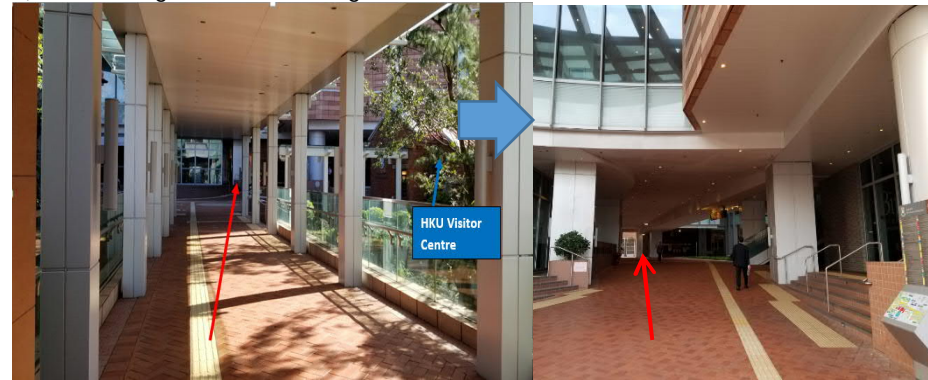

Direction to Rayson Huang Theatre from MTR HKU station Exit C1

1) MTR HKU Station Exit C

2) Go straight via footbridge and take lift to G/F

3) Go straight after reaching G/F

4) When you reach the junction, turn left

5) Walk along The University Street

6) Please look for HSBC which will be on your right hand side. Rayson Huang Theatre is next to HSBC