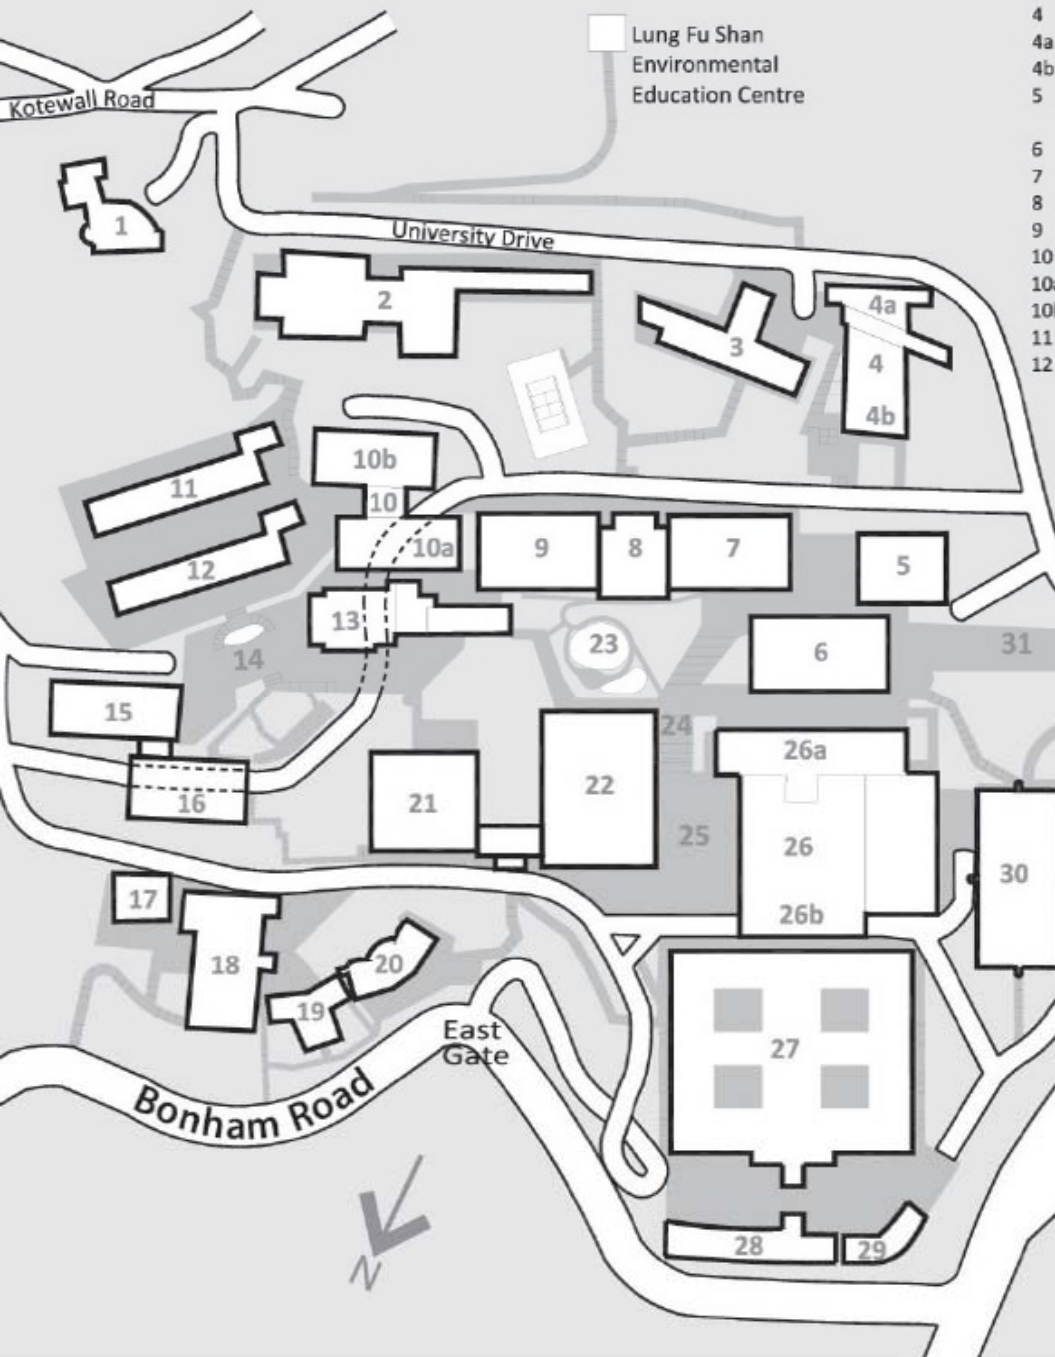

# Main Campus

- |                                      |                                       |   |
|--------------------------------------|---------------------------------------|---|
| 1 University Lodge                   | 13 Chong Yuet Ming Amenities Centre   | 27 Main Building                            |
| 2 Robert Black College               | • Chong Yuet Ming Cultural Centre     | • Loke Yew Hall                             |
| • Kong Siu Luey Hall                 | 14 Chong Yuet Ming Fountain           | • Convocation Room                          |
| • Robinson Hall                      | 15 Chong Yuet Ming Chemistry Building | 28 Hung Hing Ying Building                  |
| 3 University Drive No. 2             | 16 Chong Yuet Ming Physics Building   | • Foundation Chamber                        |
| 4 Graduate House                     | 17 Tang Chi Ngong Building            | 29 Pao Siu Loong Building                   |
| 4a The Jockey Club Building          | • Jao Tsung-I Petite Ecole            | 30 Kadoorie Biological Sciences Building    |
| 4b Wang Gungwu Lecture Hall          | 18 Swire Building                     | 31 University Street                        |
| 5 James Hsioung Lee Science Building | • Fong Shu Chuen Amenities Centre     | 32 Haking Wong Building                     |
| • Stephen Hui Geological Museum      | • Global Lounge                       | 33 Composite Building                       |
| 6 Hui Oi Chow Science Building       | • Swire Hall                          | 33a Simon K.Y. Lee Hall                     |
| 7 Run Run Shaw Building              | 19 T.T. Tsui Building                 | 34 Chow Yei Ching Building                  |
| 8 Rayson Huang Theatre               | • UMAG (Art Gallery)                  | 35 The Jockey Club Tower                    |
| 9 Runme Shaw Building                | 20 Fung Ping Shan Building            | 35a Chi Wah Learning Commons                |
| 10 Meng Wah Complex                  | • UMAG (University Museum)            | • University Bookstore                      |
| 10a Wong Chuang Lai Wah Building     | 21 K.K. Leung Building                | 35b Lee Shau Kee Lecture Centre/ Grand Hall |
| 10b Wong Chue Meng Building          | 22 Knowles Building                   | 36 Cheng Yu Tung Tower                      |
| 11 May Hall                          | • Kwan Fong Lecture Theatre           | 36a Moot Court                              |
| 12 Elliot Hall                       | 23 Lily Pond                          | 37 Run Run Shaw Tower                       |
|                                      | 24 Sun Yat-sen Steps                  | 38 Run Run Shaw Heritage House (U Press)    |
|                                      | 25 Sun Yat-sen Place                  | 39 HKU Visitor Centre                       |
|                                      | 26 Main Library                       | 40 Centennial Garden                        |
|                                      | 26a Library Building (Old Wing)       | 41 Little Garden                            |
|                                      | 26b Library Building (New Wing)       | 42 Yam Pak Building                         |
|                                      | • Hui Pun Hing Lecture Hall           |   |