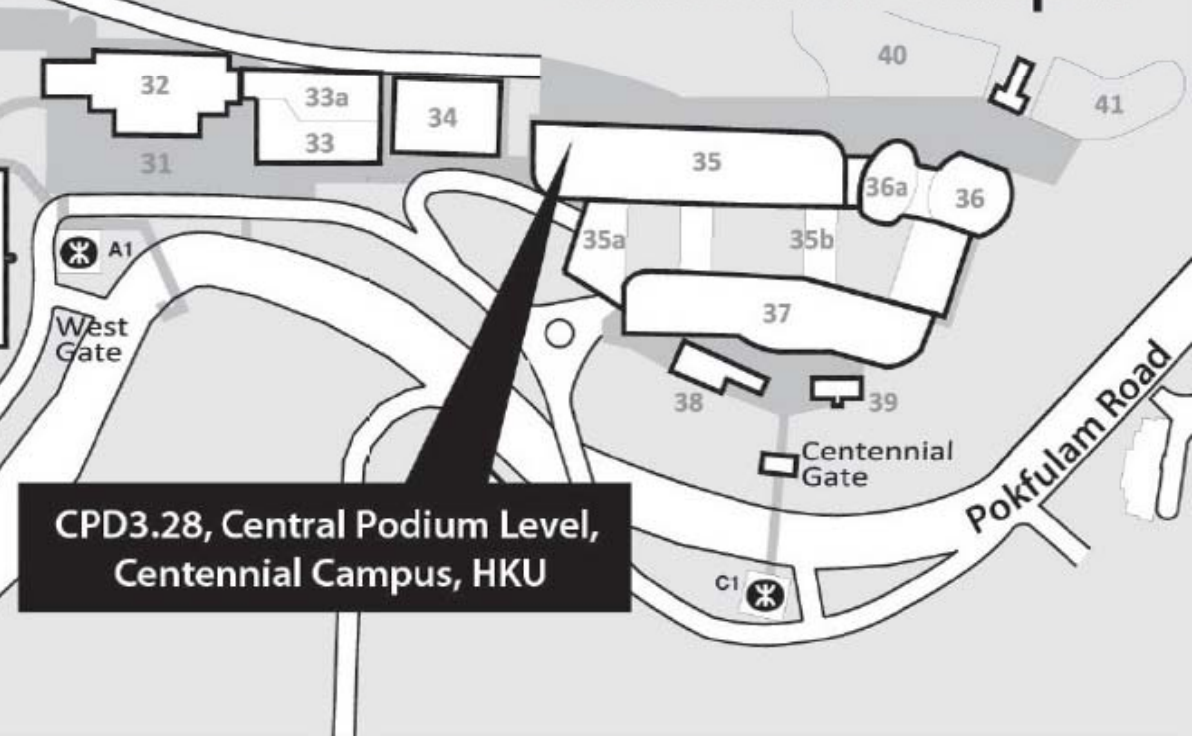

Centennial Campus

**CPD3.28, Central Podium Level,
Centennial Campus, HKU**